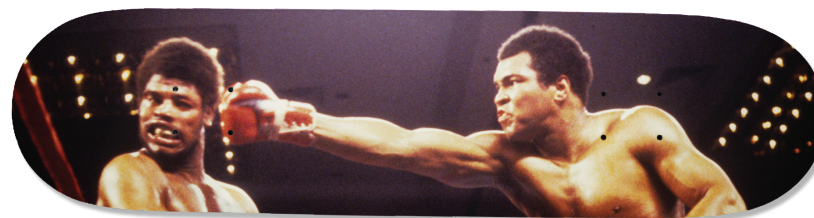

WORLDS GREATEST SKATEBOARD

Custom printed wooden skate deck.

SKU#: D19DMSK403S
SIZES: 8.25"