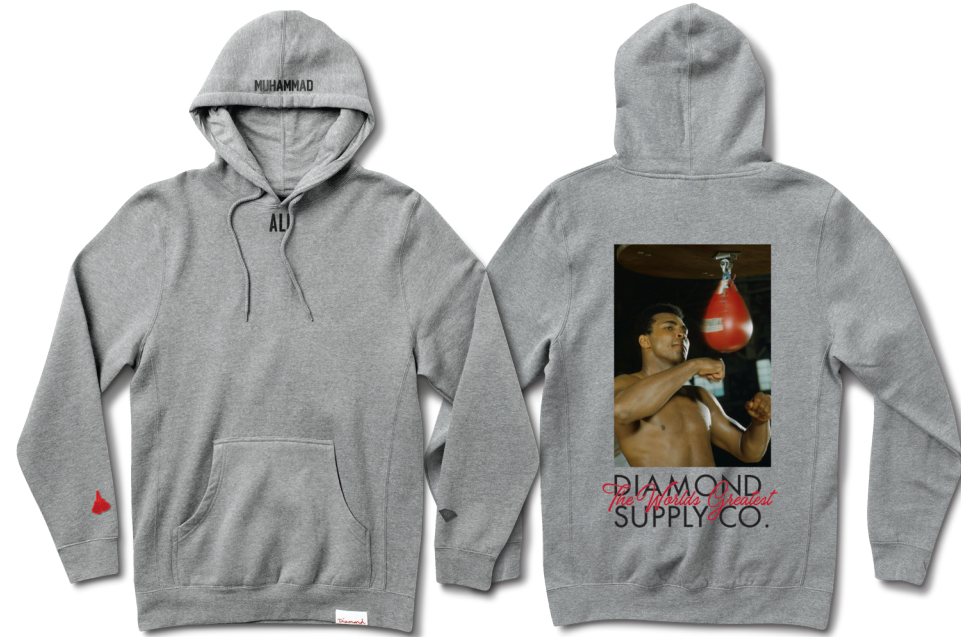

## THE CHAMP SHORTSLEEVE TEE

Poly short sleeve t shirt with full front chest printed artwork, woven clamp label at hem.

**SKU#:** D19DMTF402S  
**COLORS:** BLACK  
**SIZES:** S-4XL  
**MATERIAL:** 100% Poly

## ALI SIGN LONG SLEEVE TEE

Cotton jersey long sleeve t-shirt with screenprint at chest, woven clamp label at hem.

**SKU#:** D19DMPC403S  
**COLORS:** BLACK, HEATHER GREY  
**SIZES:** S-4XL  
**MATERIAL:** 100% Cotton

## FIGHT LONG SLEEVE TEE

Cotton jersey long sleeve t-shirt with screenprint at chest, woven clamp label at hem.

**SKU#:** D19DMPC405S  
**COLORS:** BLACK, WHITE  
**SIZES:** S-2XL  
**MATERIAL:** 100% Cotton

## WORLD GREATEST HOODIE

French terry hoodie embroidery at chest with screenprint at rear, woven clamp label at hem.

**SKU#:** D19DMTG401S  
**COLORS:** BLACK, HEATHER GREY  
**SIZES:** S-4XL  
**MATERIAL:** FRENCH TERRY